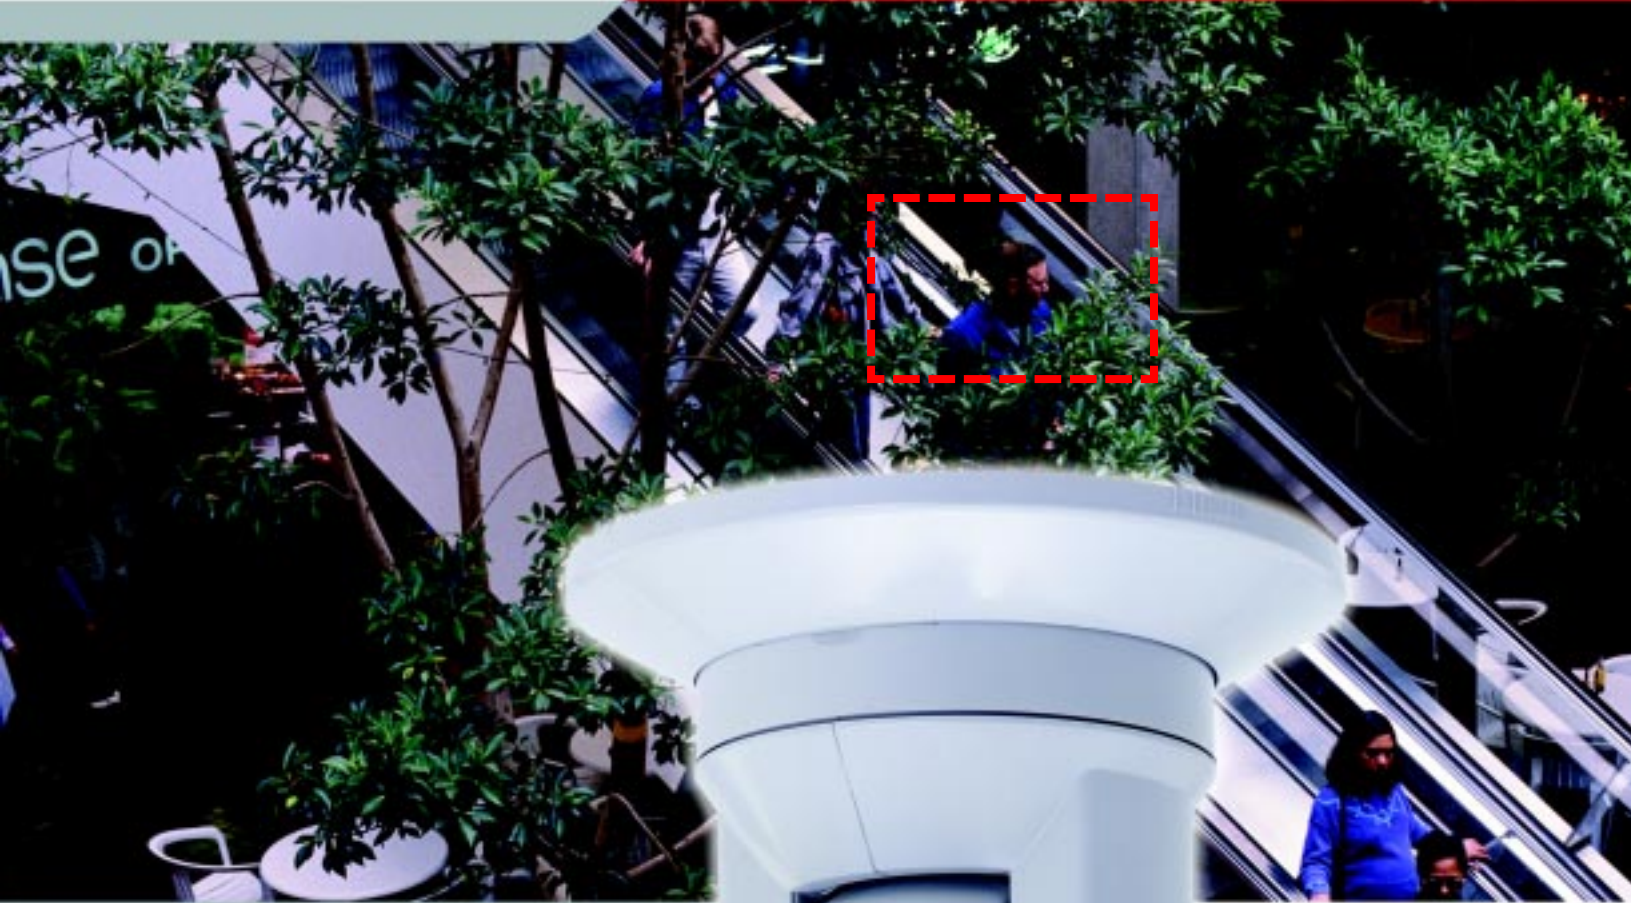

TOSHIBA

Preliminary Specification Only

IK-WB21A

PTZ NETWORK DOME CAMERA

*High Resolution Video
From A Versatile PTZ
Network Dome Camera
With 22X Zoom You
Can View Anywhere,
Anytime Using Only A
Standard Browser!*

- High-Speed PTZ Functionality
- Powerful 22x Optical Zoom Lens
- Ultra-Sharp SXVGA Resolution (1280 x 960)
- 10Base-T, 100Base-TX (RJ-45) Ethernet
- Built-in Slot for SD Card (Record At Camera)
- Motion JPEG Video Streaming
- Up to 30 Frames-Per-Second
- -175° to +175° Pan Angle
- 300° Per Second Pan Speed
- 200° Per Second Tilt Speed
- Compact, Lightweight, Easy to Install