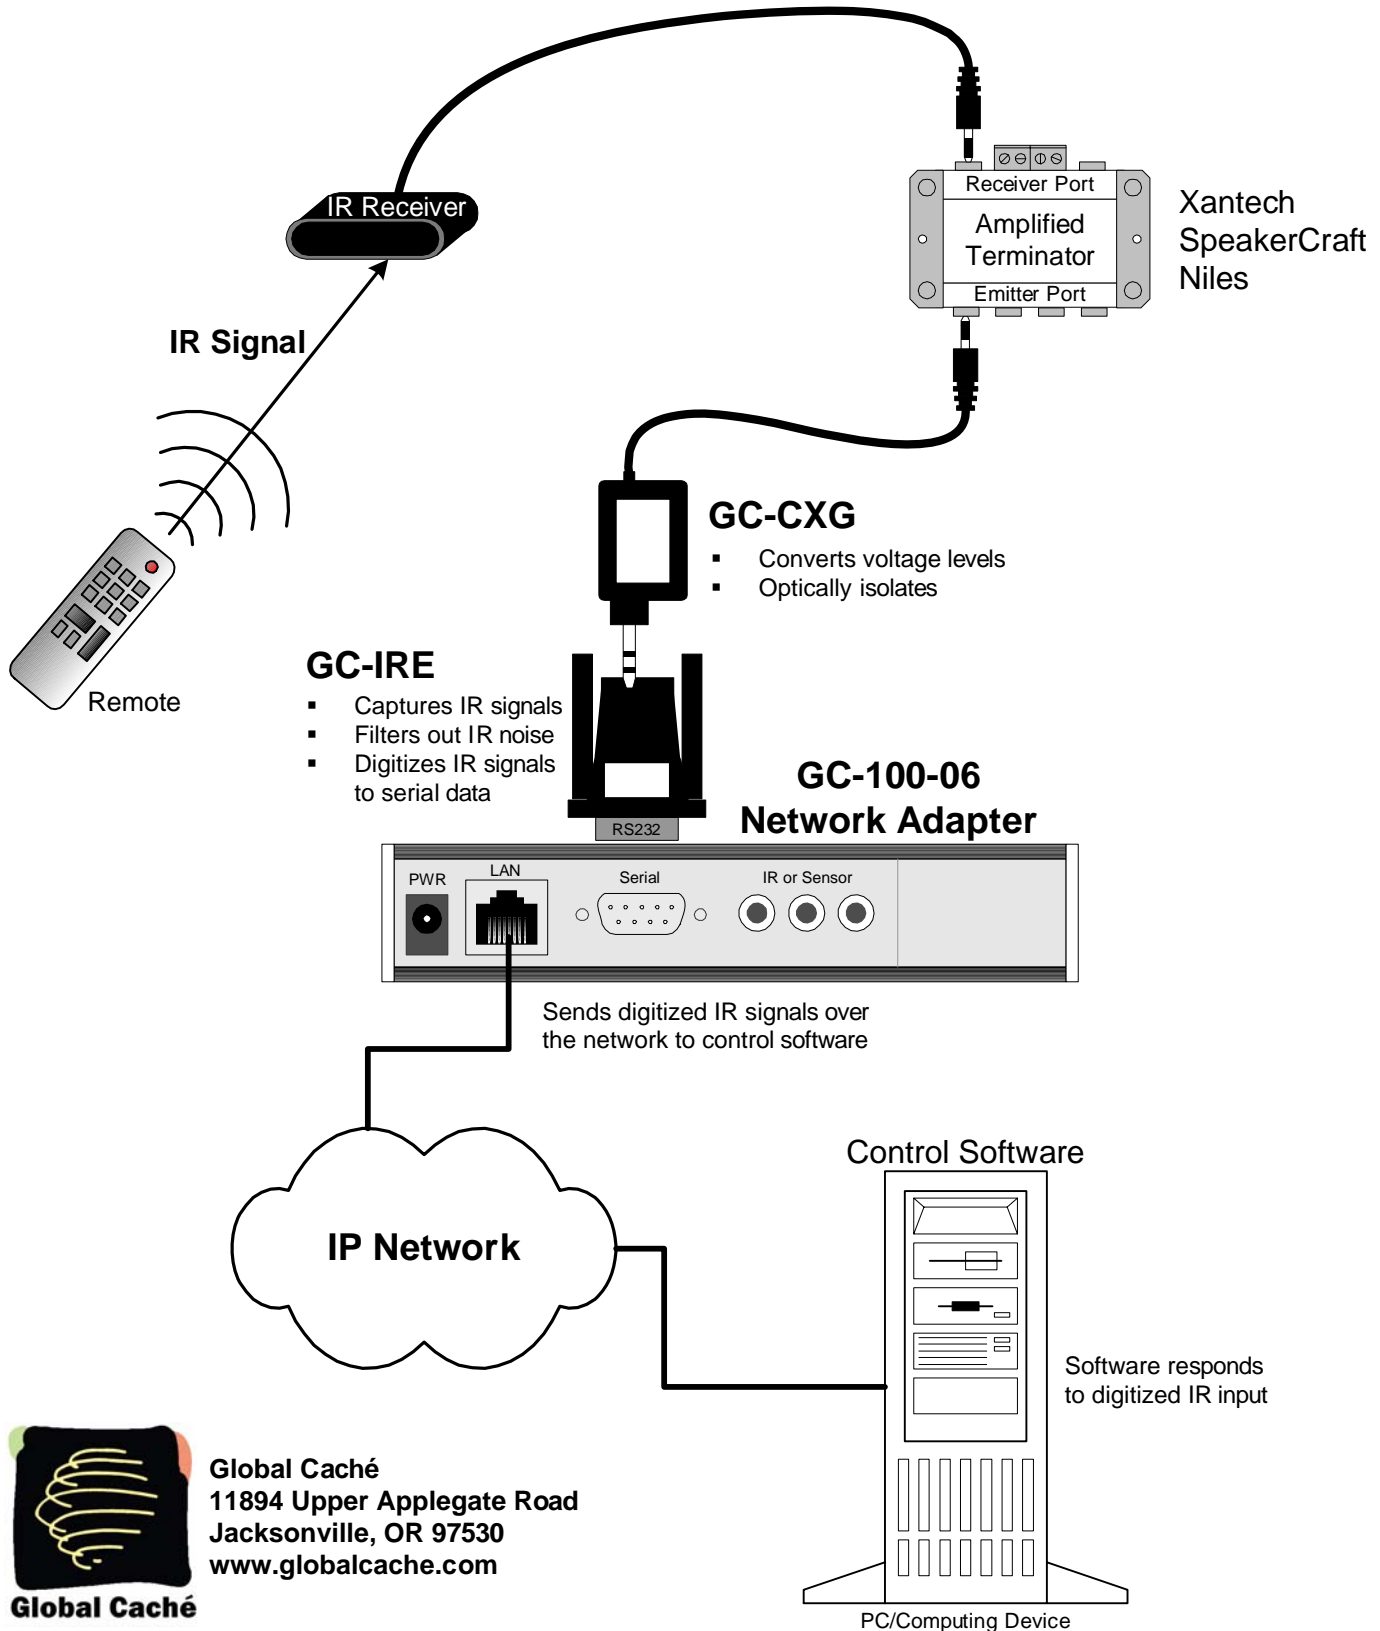

GC-IRE and GC-CXG

IR Input over a Network

Global Caché
11894 Upper Applegate Road
Jacksonville, OR 97530
www.globalcache.com