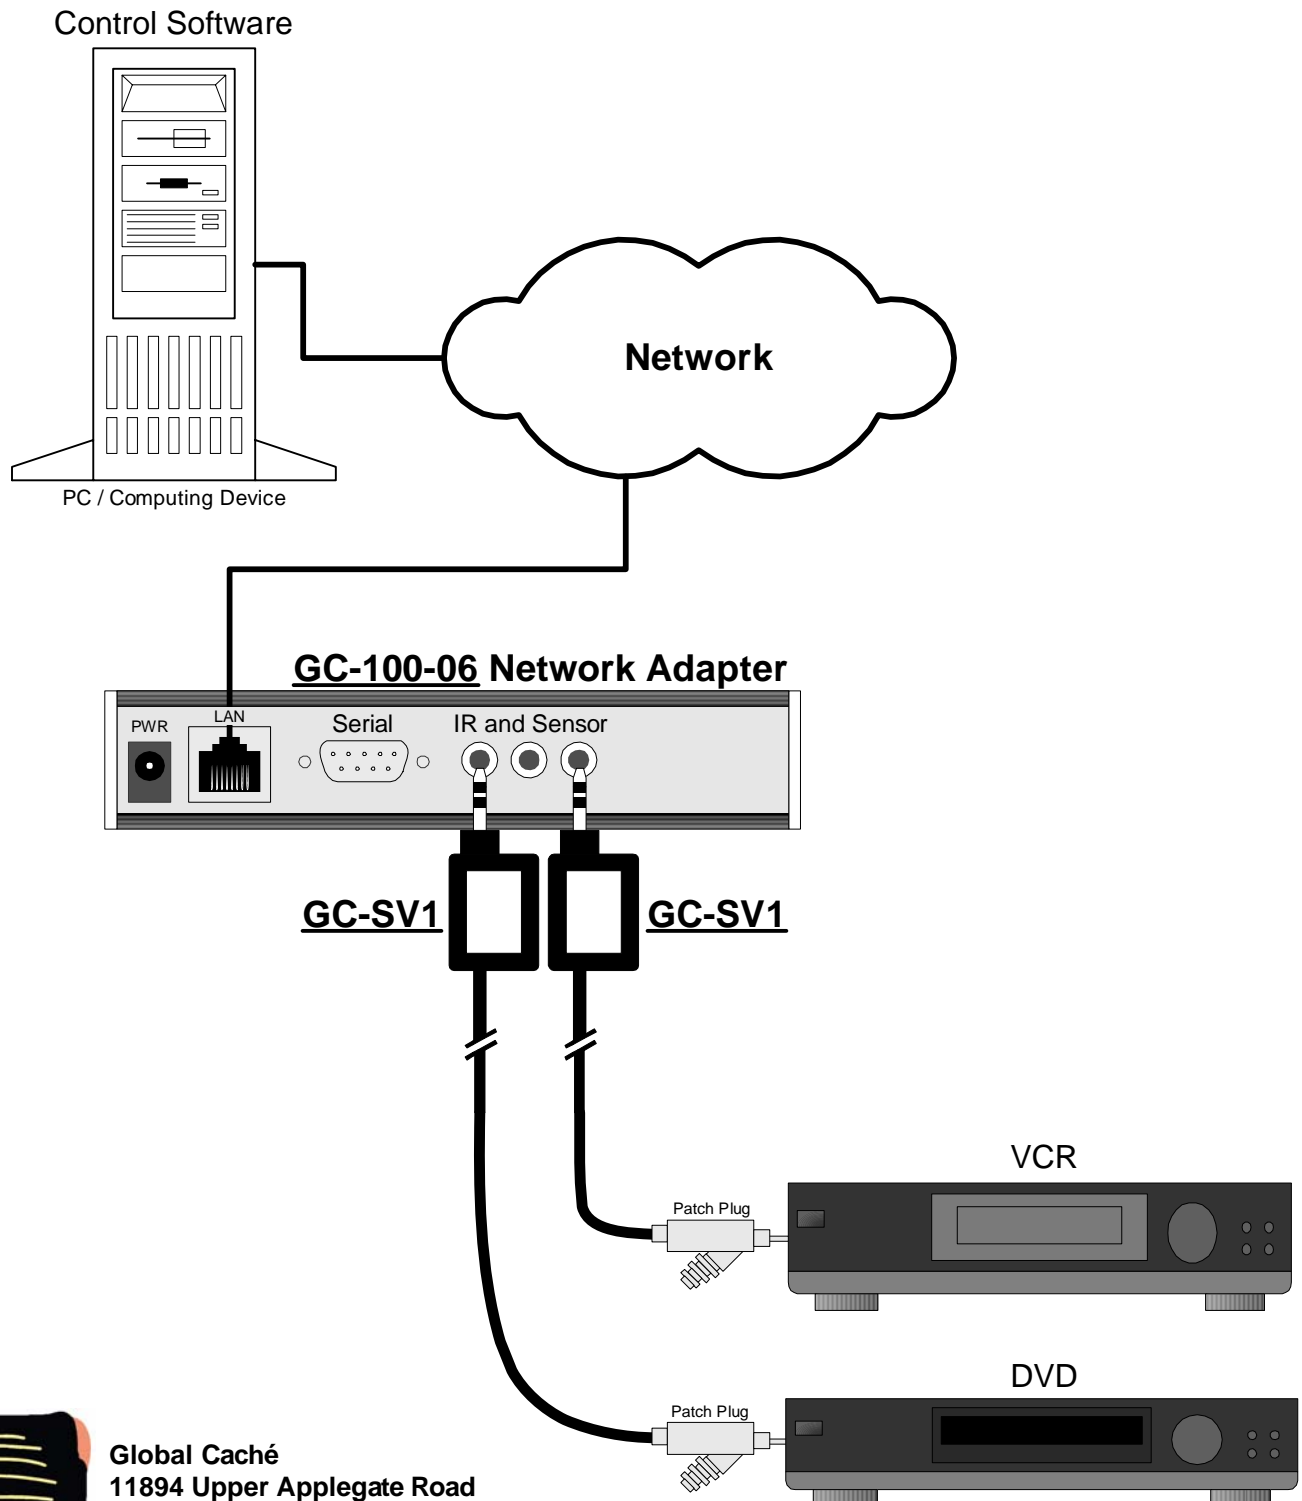

GC-SV1 Video Output Sensor

Video Sync Detection over a Network

Global Caché
11894 Upper Applegate Road
Jacksonville, OR 97530
www.globalcache.com