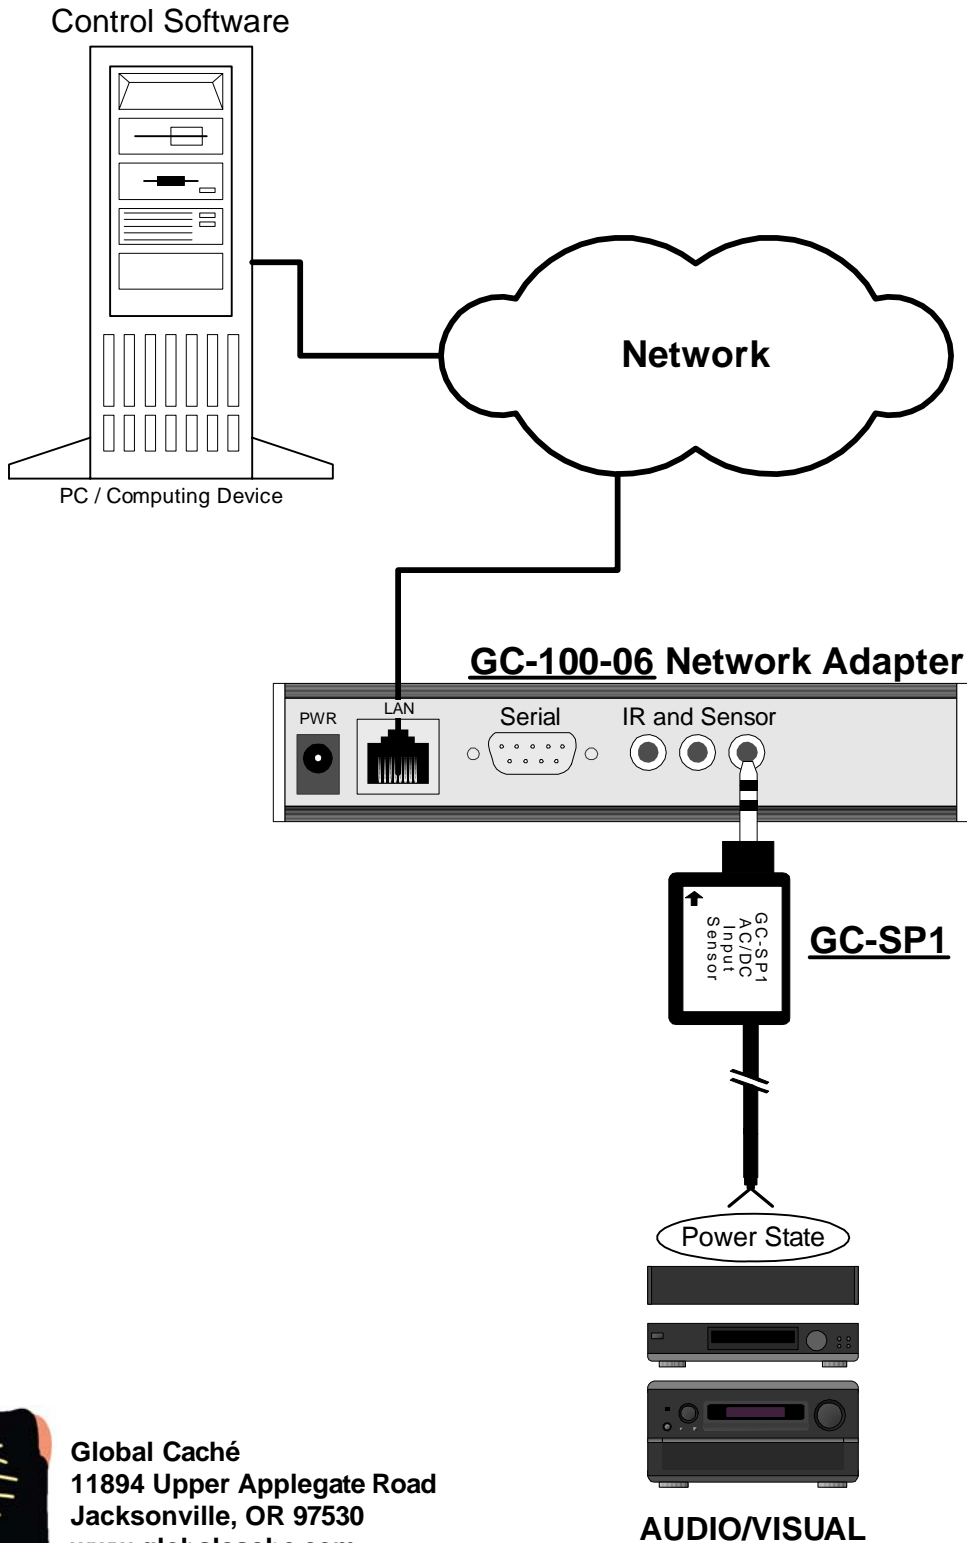

# GC-SP1 AC/DC Voltage Sensor

## Power Sensing over a Network

Global Caché  
11894 Upper Applegate Road  
Jacksonville, OR 97530  
[www.globalcache.com](http://www.globalcache.com)

AUDIO/VISUAL