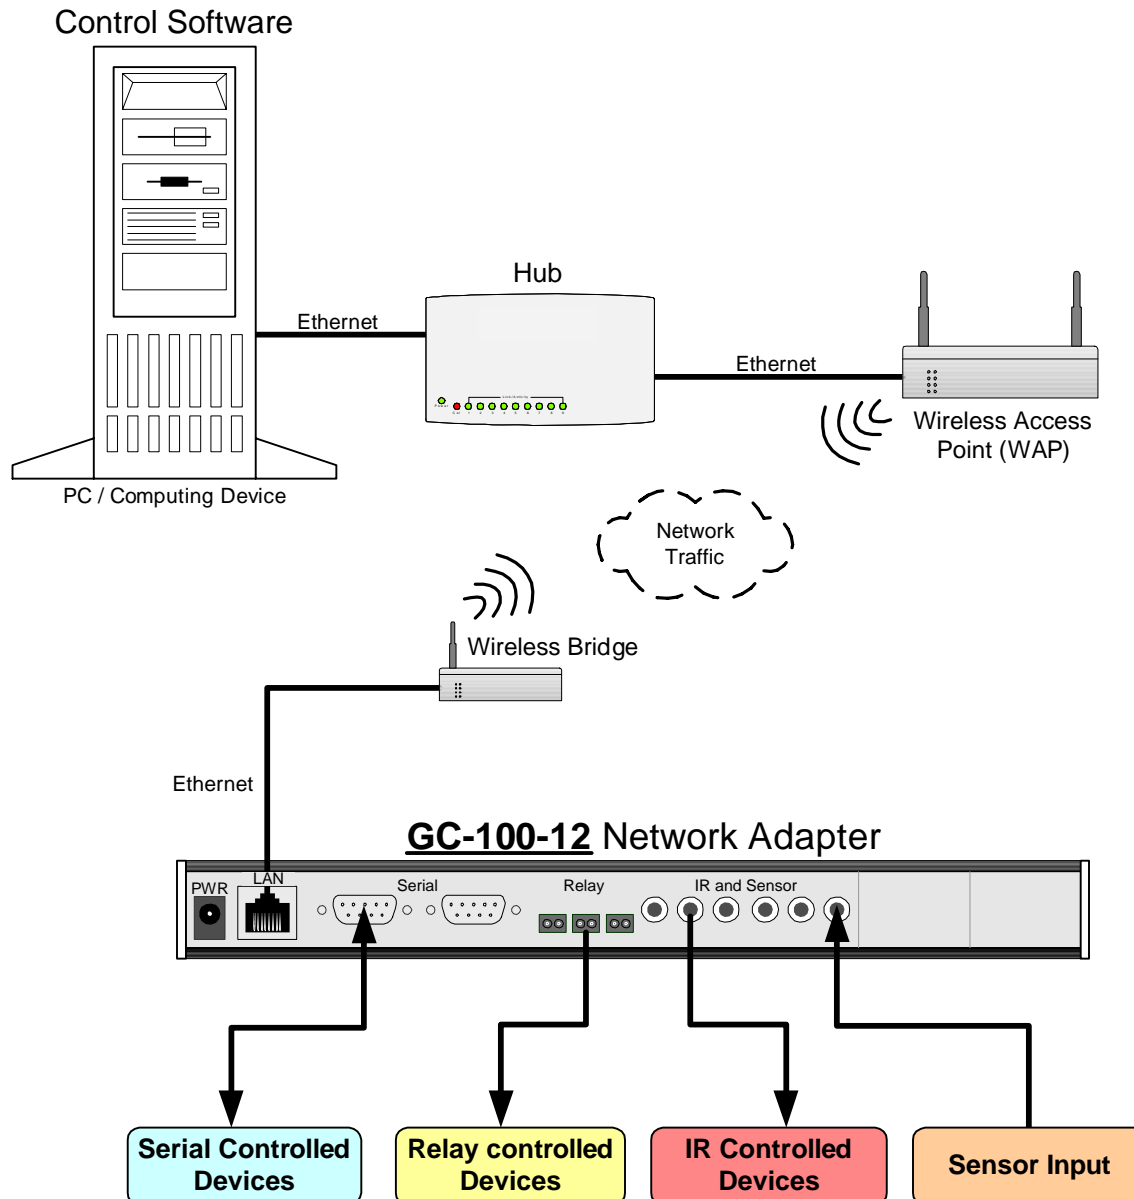

GC-100 Network Adapters

I/P Enabling Devices In A Wireless Environment

Global Caché
11894 Upper Applegate Road
Jacksonville, OR 97530
www.globalcache.com