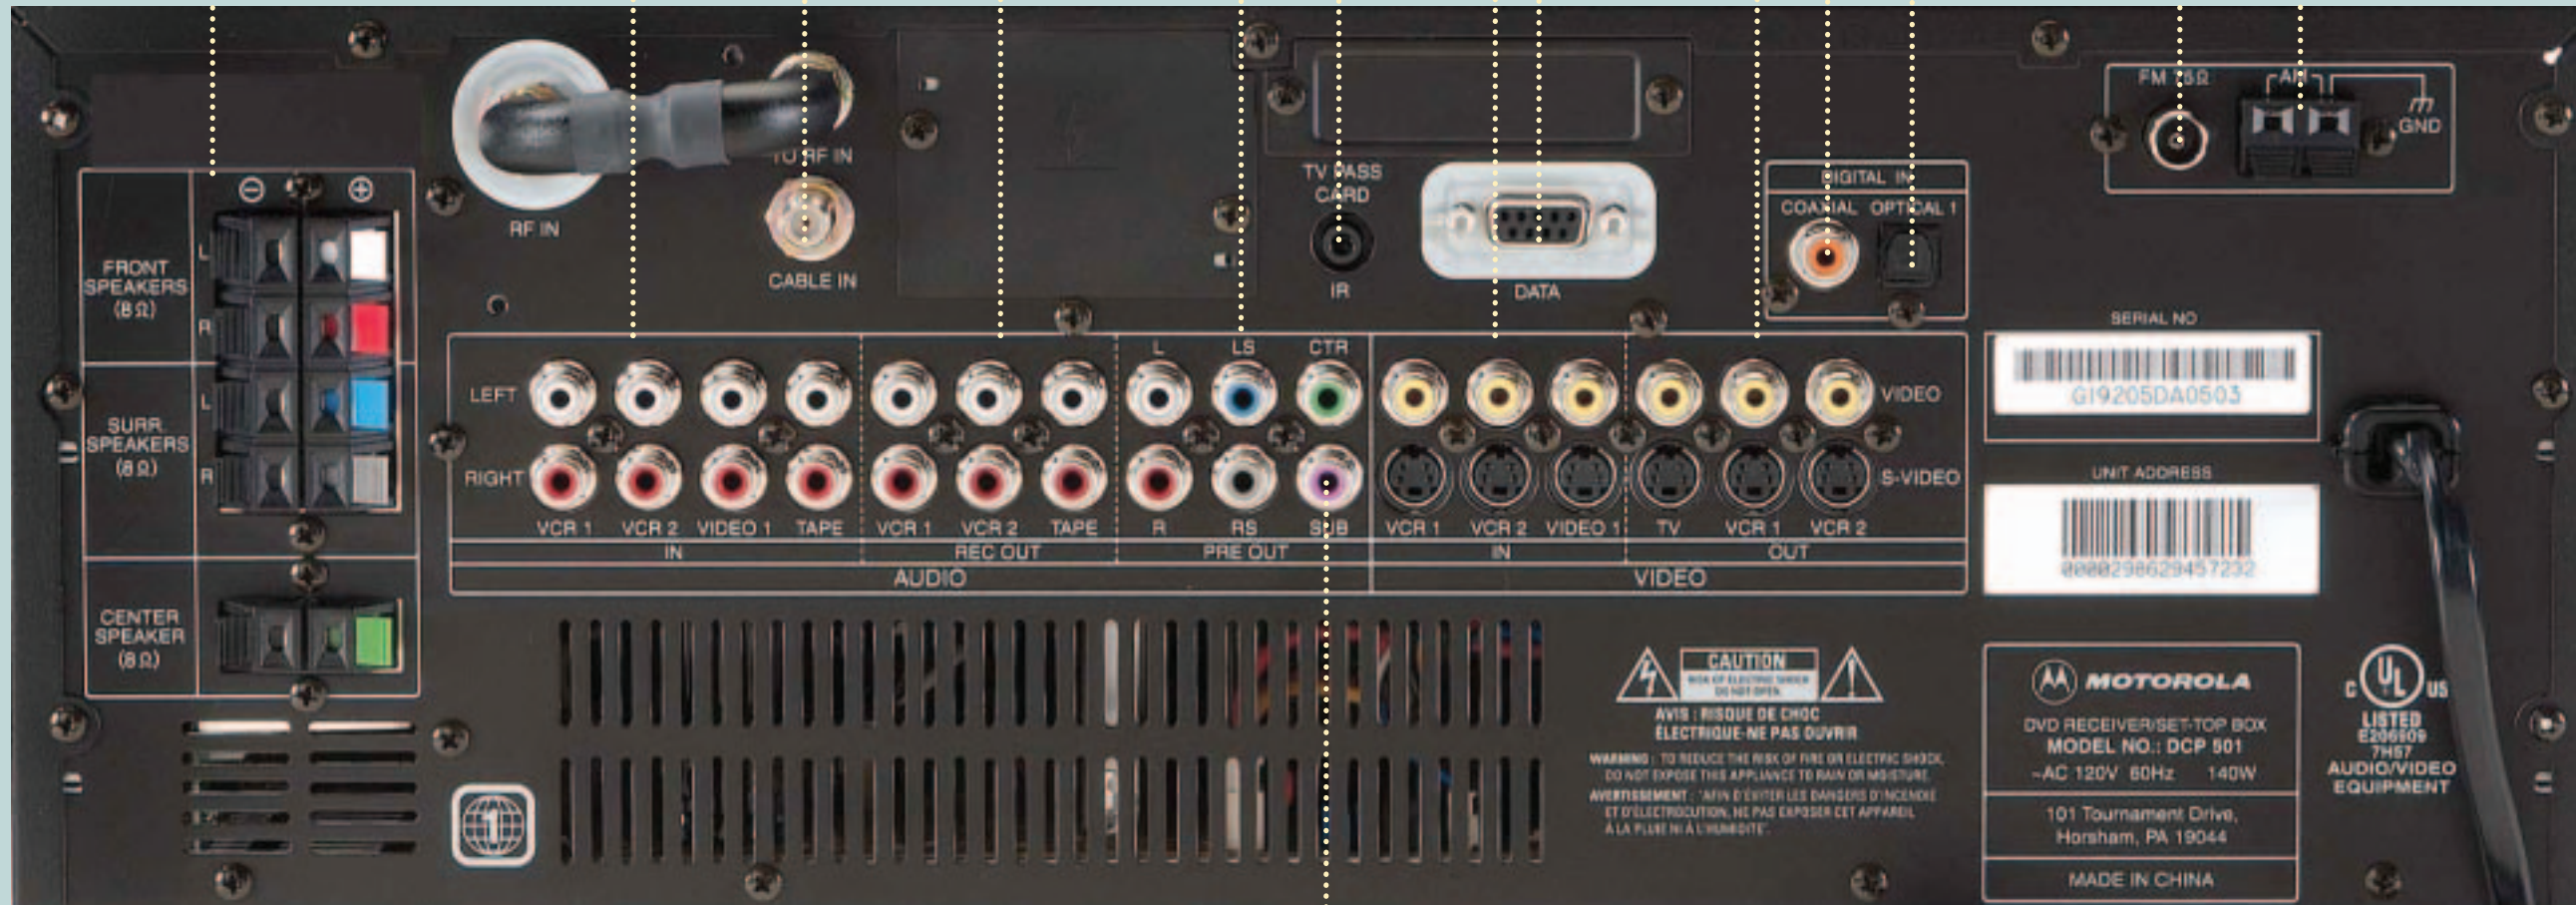

DCP501 CABLE-READY HOME THEATER SYSTEM

Color-coded speaker outputs: front left, center, front right, left surround, right surround

Stereo component inputs: VCR1, VCR2, Video1, tape

Cable TV input

Record outputs: VCR1, VCR2, tape

Preamplifier outputs: front left, center, front right, right surround, left surround

Composite/S-Video inputs: VCR1, VCR2, Video1

Composite/S-Video outputs: TV, VCR1, VCR2

FM Tuner antenna

Infrared control input

Data input

Assignable SPDIF coaxial

Digital fiber optic input

AM Tuner antenna

Powered subwoofer output

FEATURES AT A GLANCE

Cable receiver — analog (and digital where available)

DVD/CD/MP3 player

WHAT'S INCLUDED

DCP501 Cable-Ready Home Theater System

Universal Remote Control

Self-Install Kit