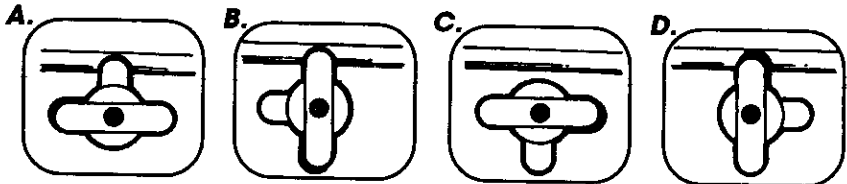

MEASURING AND MARKING

Measure the belly (stomach) height of your cat (this is normally 100mm to 150mm) depending upon the breed.

On the outside of your door or window, mark the belly (stomach) height of your cat from the floor onto the door and scribe a circle on of 245mm starting from the base line as illustrated.

USING THE FOUR-WAY LOCK

The four-way lock allows you to control cats access in and out of your home.

- a) In only
- c) In or out

- b) Out only
- d) Fully Locked

Training Your Pet:

- Do not force your pet through the door.
- Leave the door flap wedged open
- Try it at your pets meal times
- Be patient, your pet will adapt at their own pace.