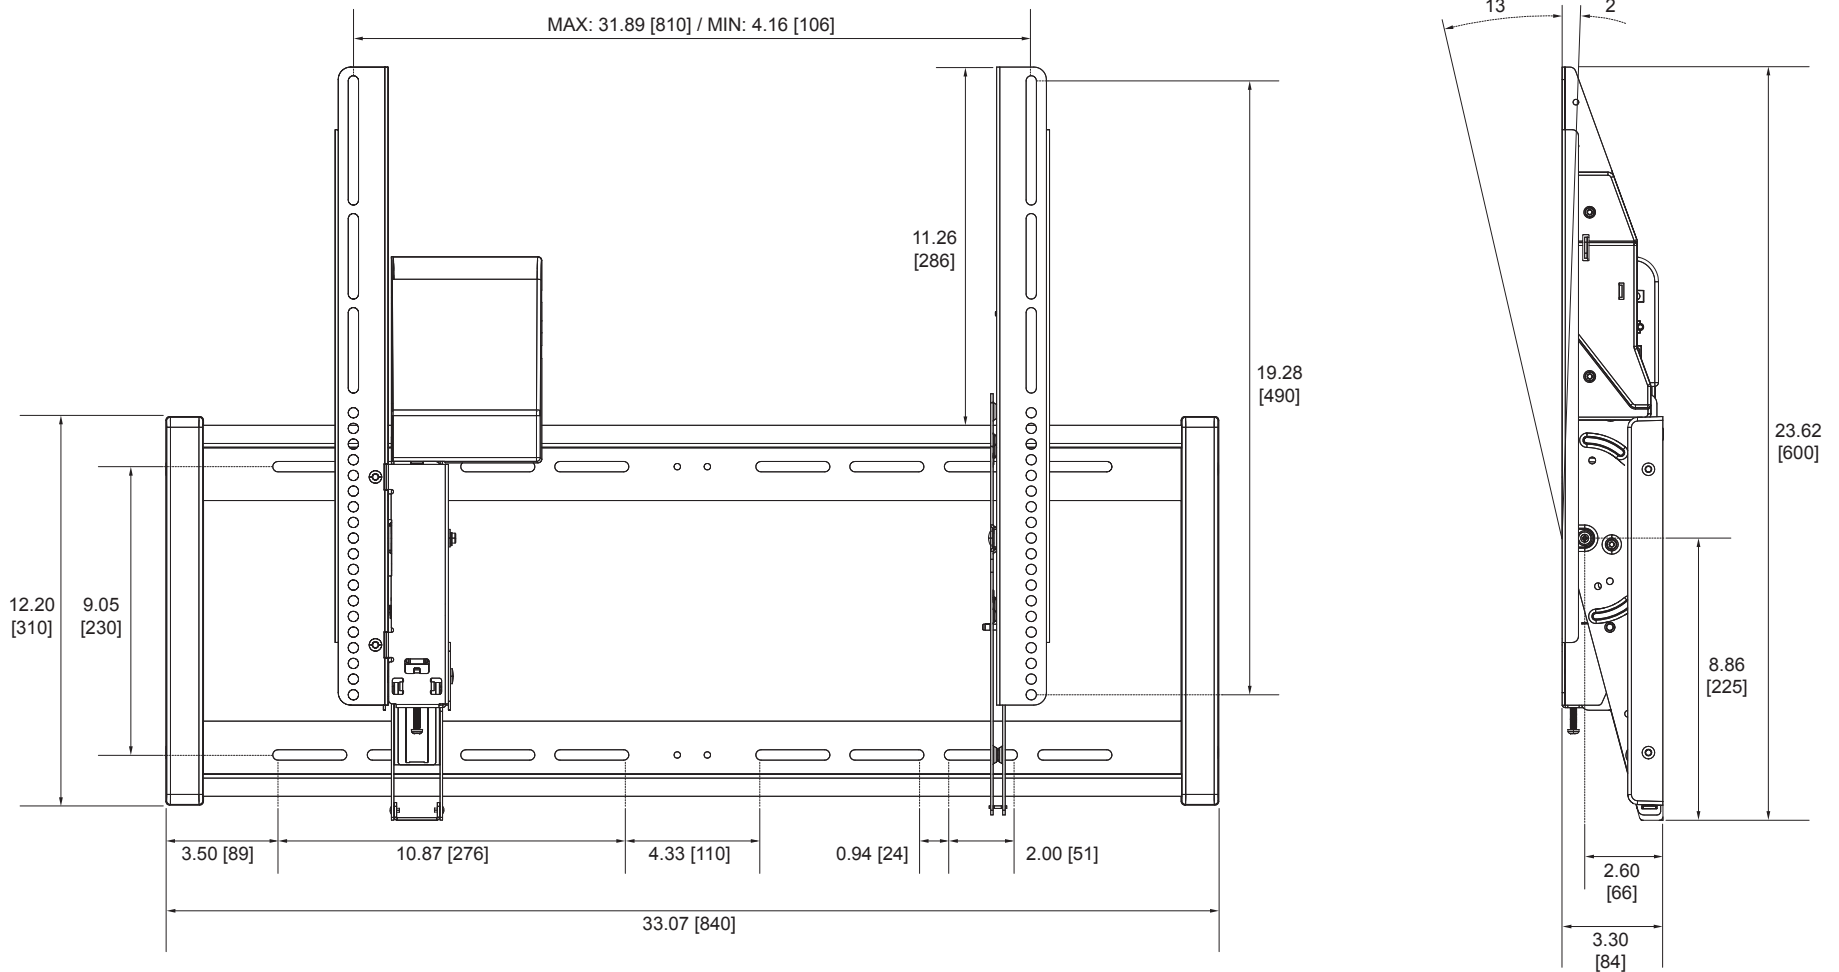

# AUTOMATED TILT MOUNTING SYSTEM

ALL MEASUREMENTS ARE IN THE FOLLOWING FORMAT: INCHES [MILLIMETERS]

## FEATURES (Model: TP150B)

Display Compatibility: Fits Most 40" to 60" TVs

Screen Weight Capacity: 150 lbs (68 kg)

0° - 13° Variable Tilt Down

Retracted: TV is only 3.3" (84mm) From the Wall

Auto Mode On/Off Function

(tilts down when TV is turned on and retracts home when TV is turned off)

Presets: 2 (mechanical 6°, 9°)

Control Inputs: IR Remote and/or Optical Cable

Power: 110 – 240 Volts (auto-ranging)

Color: Black

Warranty: 1 Year (parts & labor)